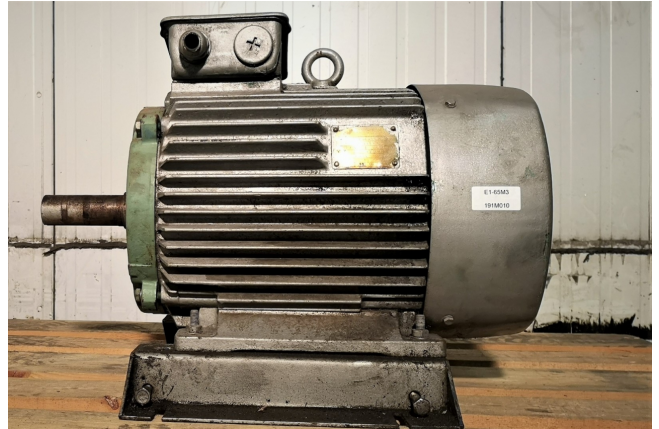

VEM Motors KPER 160 L6-4

Specifications

Brand	VEM Motors
Type	KPER 160 L6-4
kW	7,5
RPM	1455
Size & Weight	600x450x460 mm (LxWxH)
50 Hz / 60 Hz	50 Hz

Description

Used VEM Motors KPER 160 L6-4

Used VEM (Nordheim) Electric motors type KPER 160 L6-4 with 5,57/7,5 kW and 970/1455 RPM at 50Hz. Sizes 600x450x460 mm (LxWxH). Weight: 114 kg.